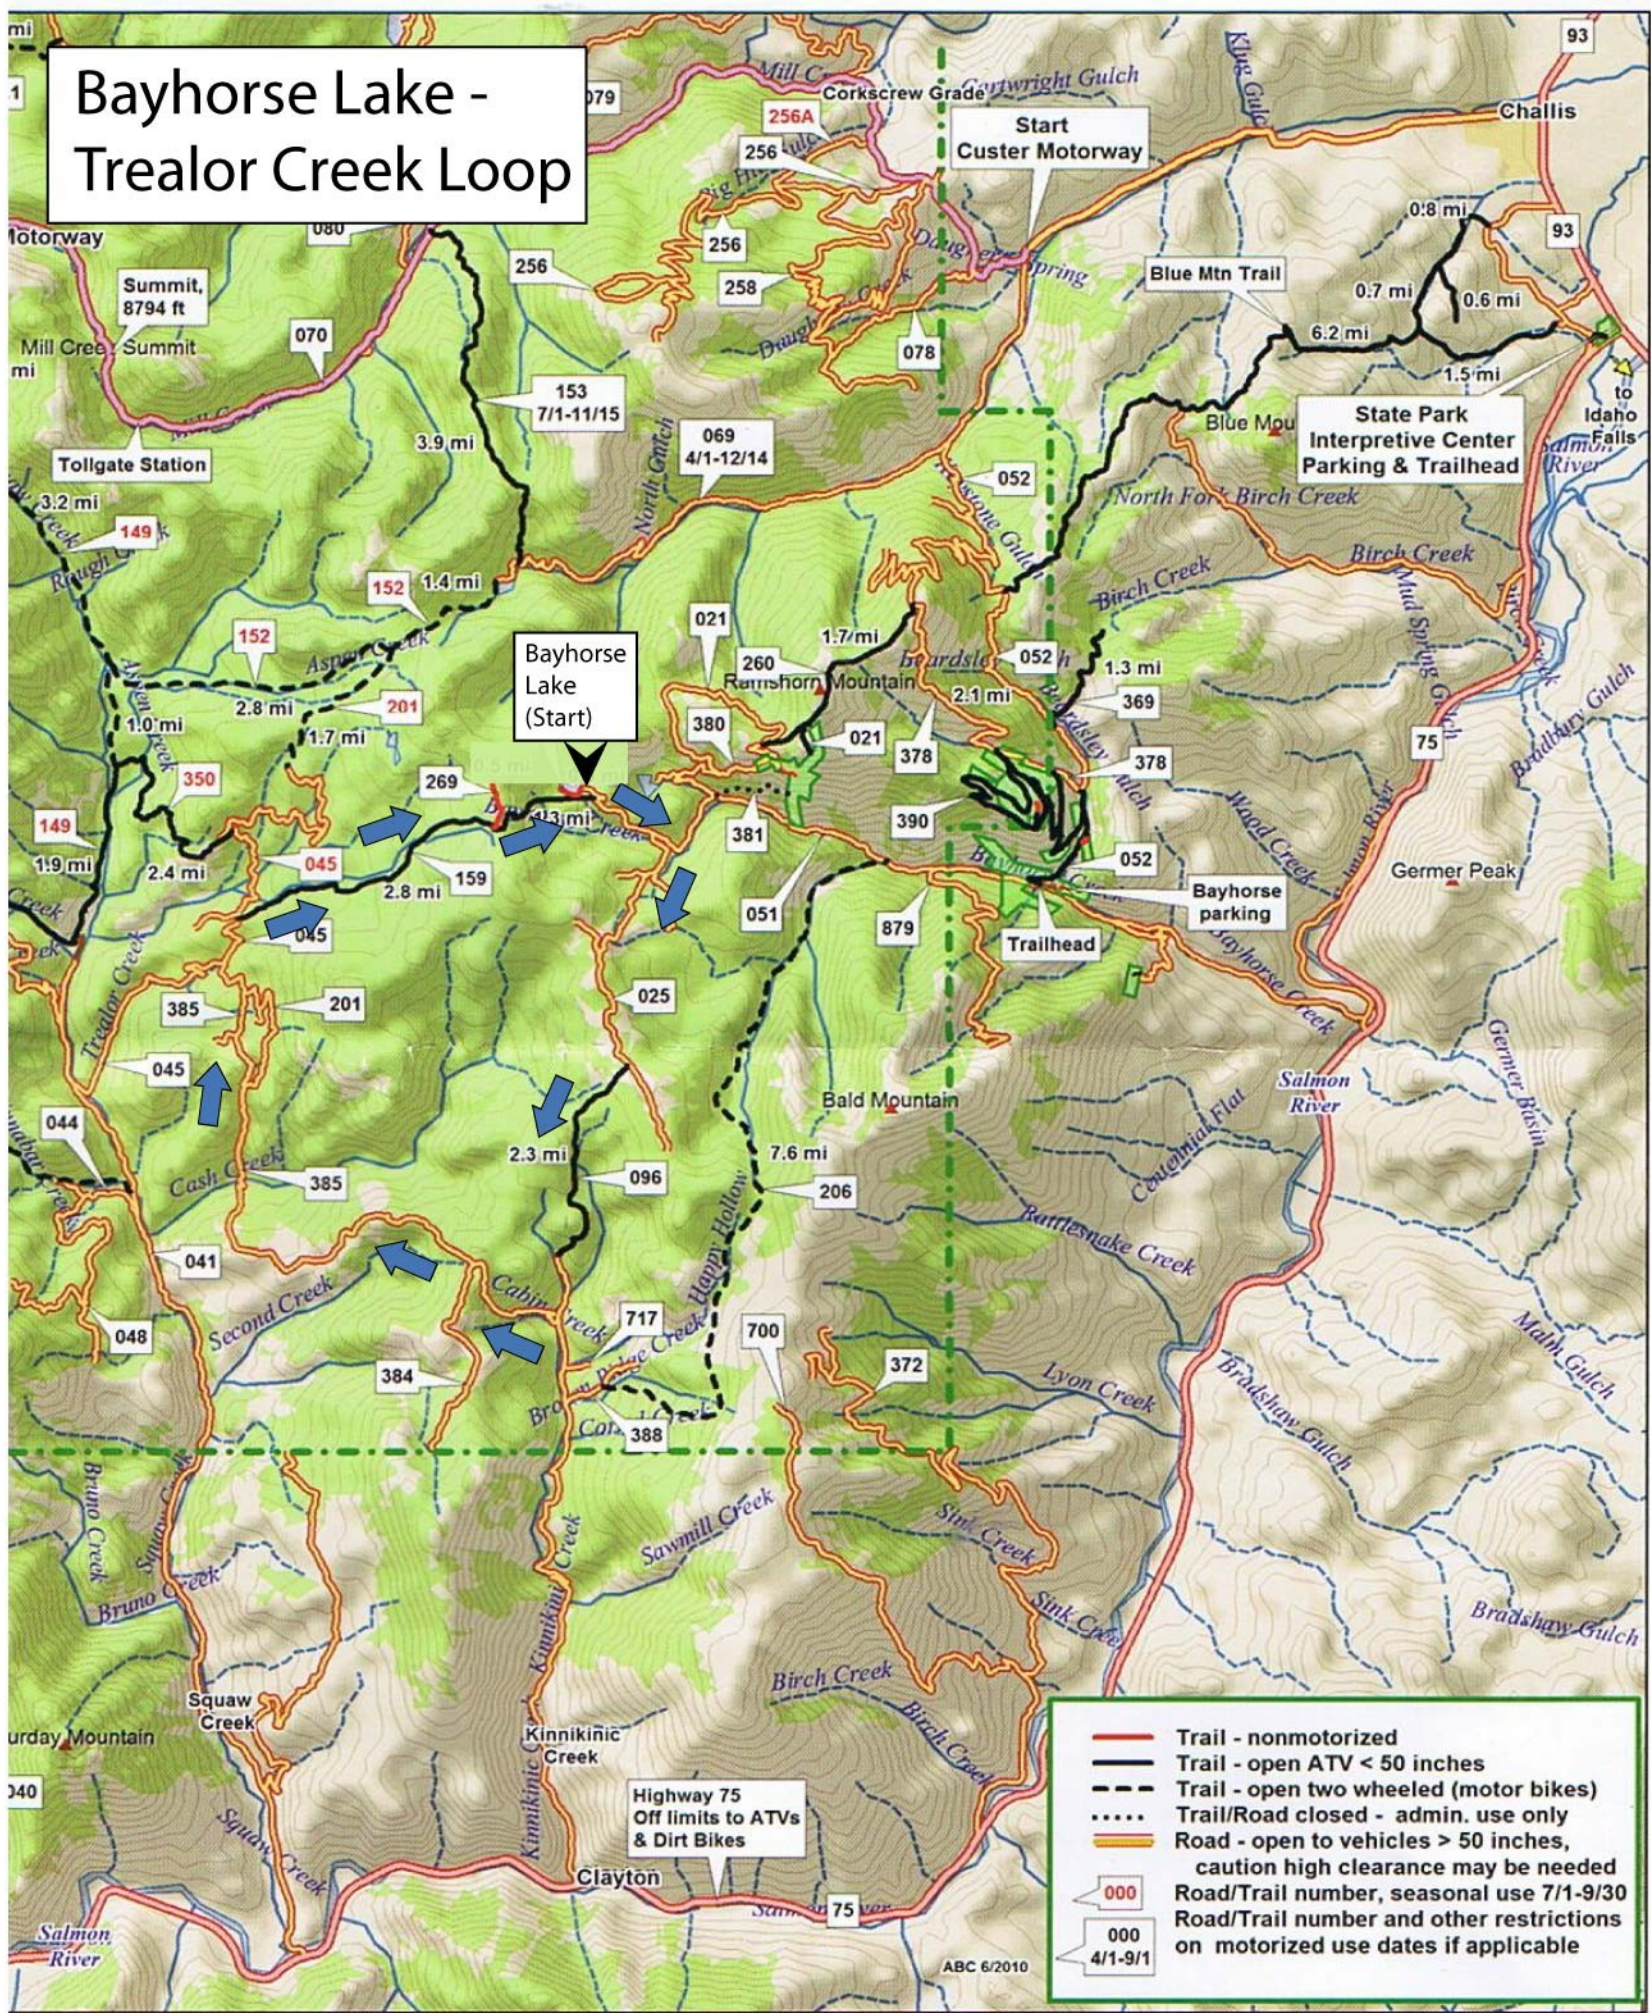

Bayhorse Lake - Trealor Creek Loop

Bayhorse Lake (Start)

Start Custer Motorway

State Park Interpretive Center Parking & Trailhead

Trailhead

Highway 75 Off limits to ATVs & Dirt Bikes

- Trail - nonmotorized
- Trail - open ATV < 50 inches
- - - Trail - open two wheeled (motor bikes)
- Trail/Road closed - admin. use only
- Road - open to vehicles > 50 inches, caution high clearance may be needed
- 000 Road/Trail number, seasonal use 7/1-9/30
- 000
4/1-9/1 Road/Trail number and other restrictions on motorized use dates if applicable

Scale 1 : 125,000

ABC 6/2010